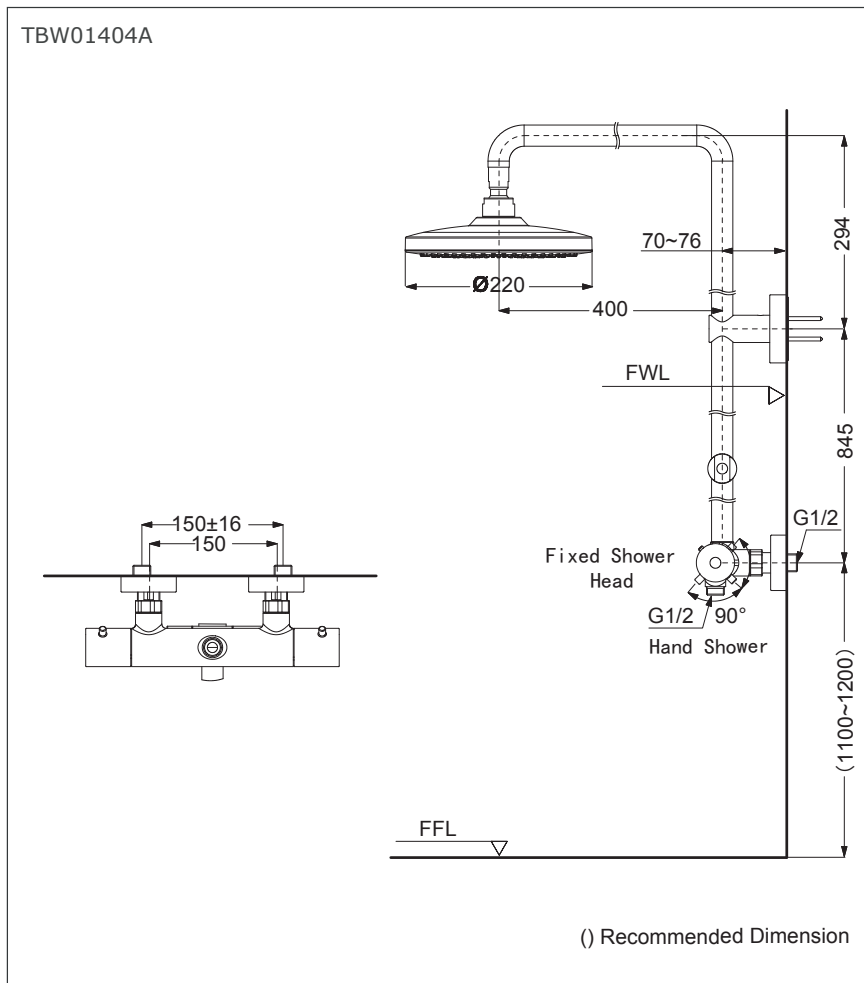

G Selection Showers
Shower Column with multi function over
head shower with thermostat valve
(w/o hand shower)

Features

- 2 mode function, Round shape over head shower (Warm Pillar, Comfort Wave)
- Safety with anti-drop mechanism
- SMA Thermostat valve with heat insulation

Specifications

- Finish : Chrome
- Material : Brass (Body)
Plastic (Shower)
- Water Pressure : 0.05 ~ 1.0 Mpa
- Dimension : Ø220mm
- Shape : Round

Parts Description

- **TBW01404A**
Shower Column with multi function over head shower with thermostat valve (w/o hand shower)